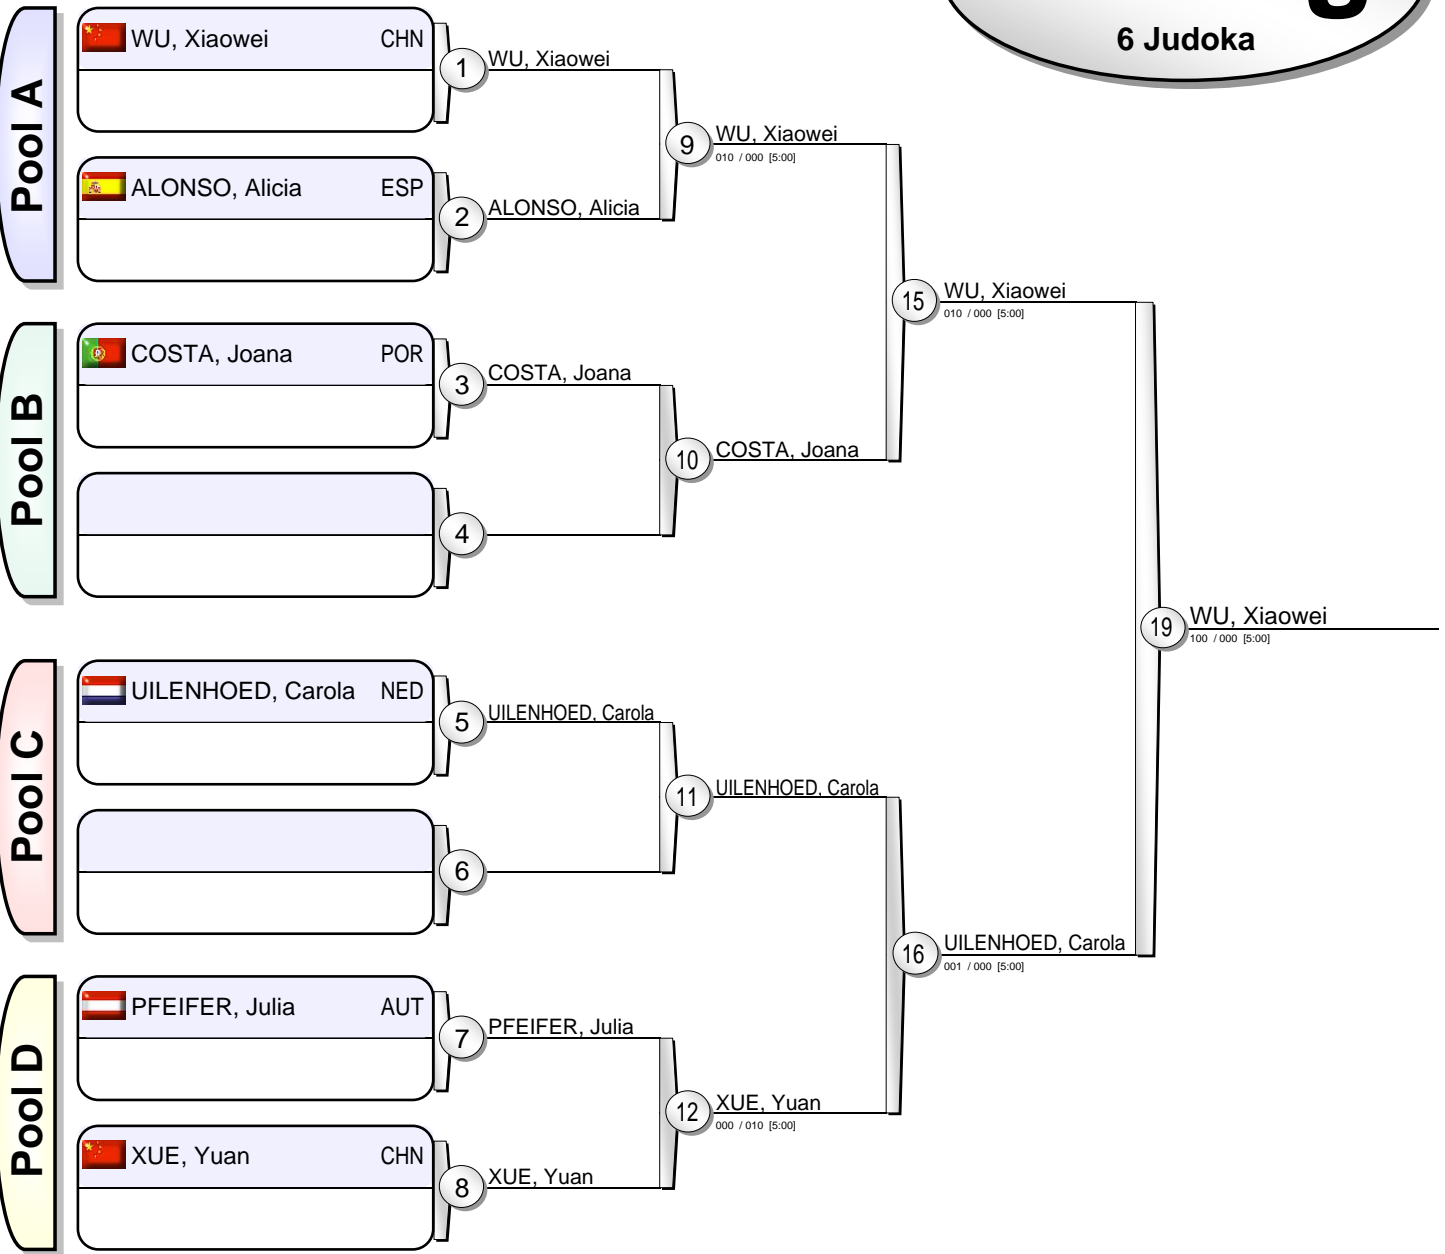

World Cup Women Lisbon 2009

(POR Lisbon, 06-07 June 2009)

+78 kg

6 Judoka