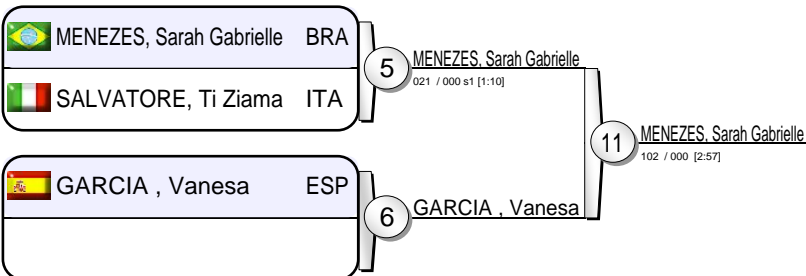

World Cup Women Lisbon 2009

(POR Lisbon, 06-07 June 2009)

-48 kg

12 Judoka

Pool A

Pool B

Pool C

Pool D