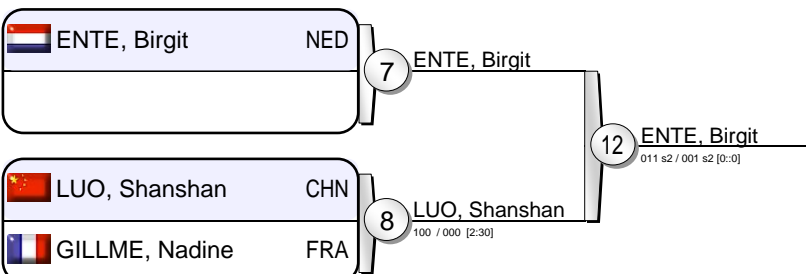

World Cup Women Lisbon 2009

(POR Lisbon, 06-07 June 2009)

-48 kg

12 Judoka

Pool A

Pool B

Pool C

Pool D