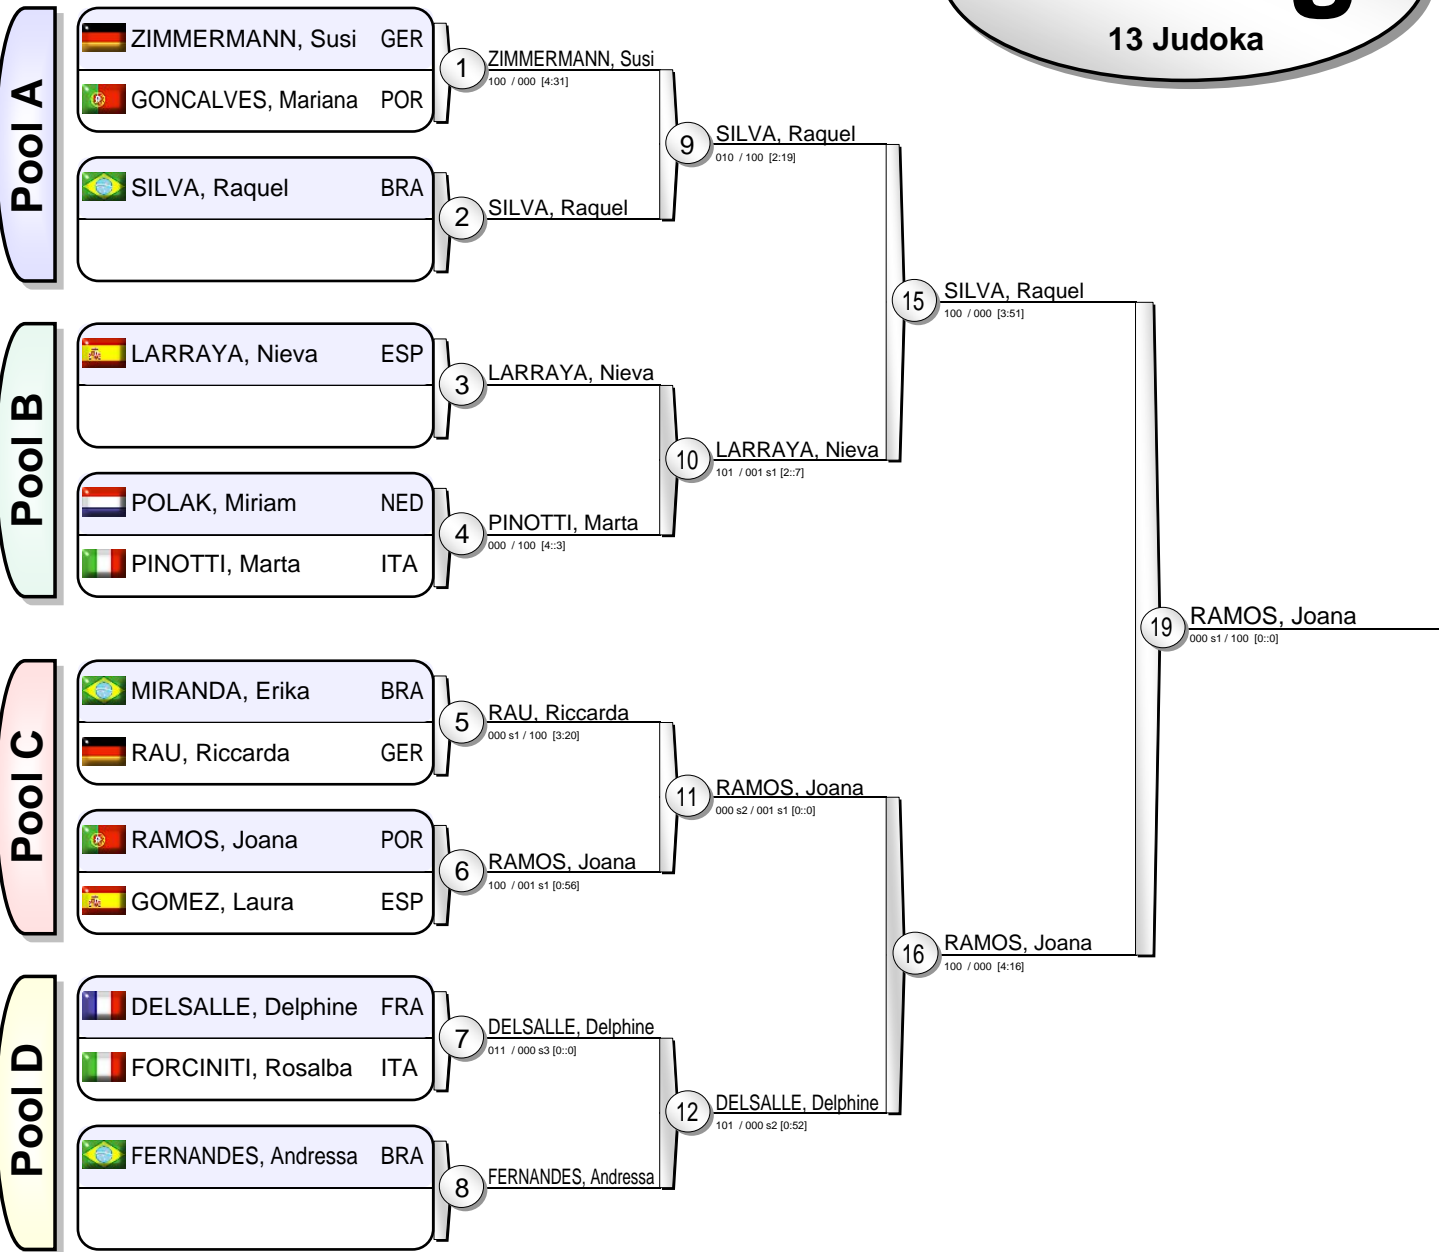

World Cup Women Lisbon 2009

(POR Lisbon, 06-07 June 2009)

-52 kg

13 Judoka