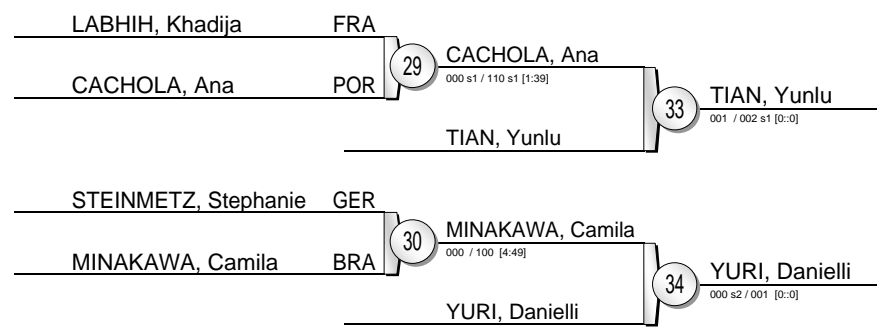

(POR Lisbon, 06-07 June 2009)

-63 kg

17 Judoka

Pool A

Pool B

Pool C

Pool D

Repechage

Results

- STAM, Esther (NED)
- POLI, Anne Laure (FRA)
- TIAN, Yunlu (CHN)
- YURI, Danielli (BRA)
- CACHOLA, Ana (POR)
- MINAKAWA, Camila (BRA)
- LABHIH, Khadija (FRA)
- STEINMETZ, Stephanie (GER)

World Cup Women Lisbon 2009