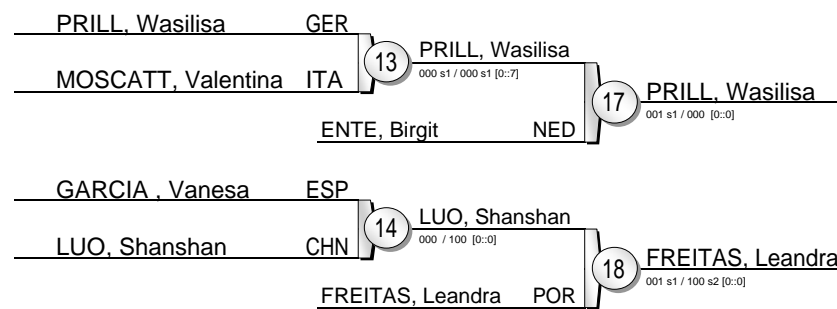

Repechage

Results

1. MENEZES, Sarah Gabrielle BRA
2. WU, Shugen CHN
3. PRILL, Wasilisa GER
4. FREITAS, Leandra POR
5. ENTE, Birgit NED
6. LUO, Shanshan CHN
7. MOSCATT, Valentina ITA
8. GARCIA, Vanesa ESP