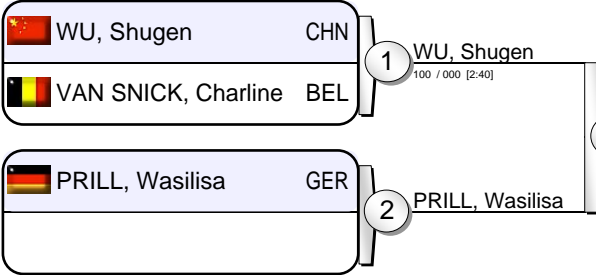

World Cup Women Lisbon 2009

(POR Lisbon, 06-07 June 2009)

-48 kg

12 Judoka

Pool A

Pool B

Pool C

Pool D