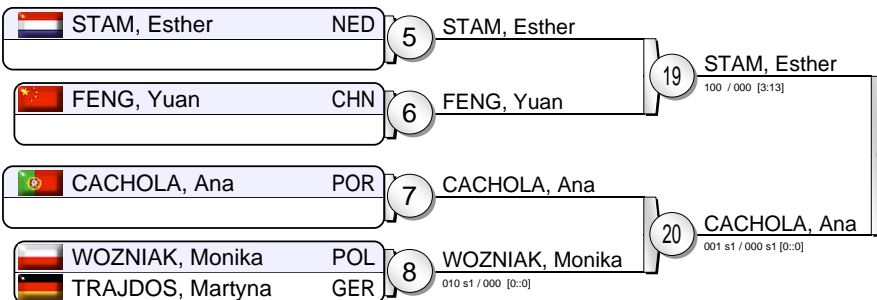

(POR Lisbon, 06-07 June 2009)

-63 kg

17 Judoka

Pool A

Pool B

Pool C

Pool D

Repechage

Results

- STAM, Esther (NED)
- POLI, Anne Laure (FRA)
- TIAN, Yunlu (CHN)
- YURI, Danielli (BRA)
- CACHOLA, Ana (POR)
- MINAKAWA, Camila (BRA)
- LABHIH, Khadija (FRA)
- STEINMETZ, Stephanie (GER)

World Cup Women Lisbon 2009