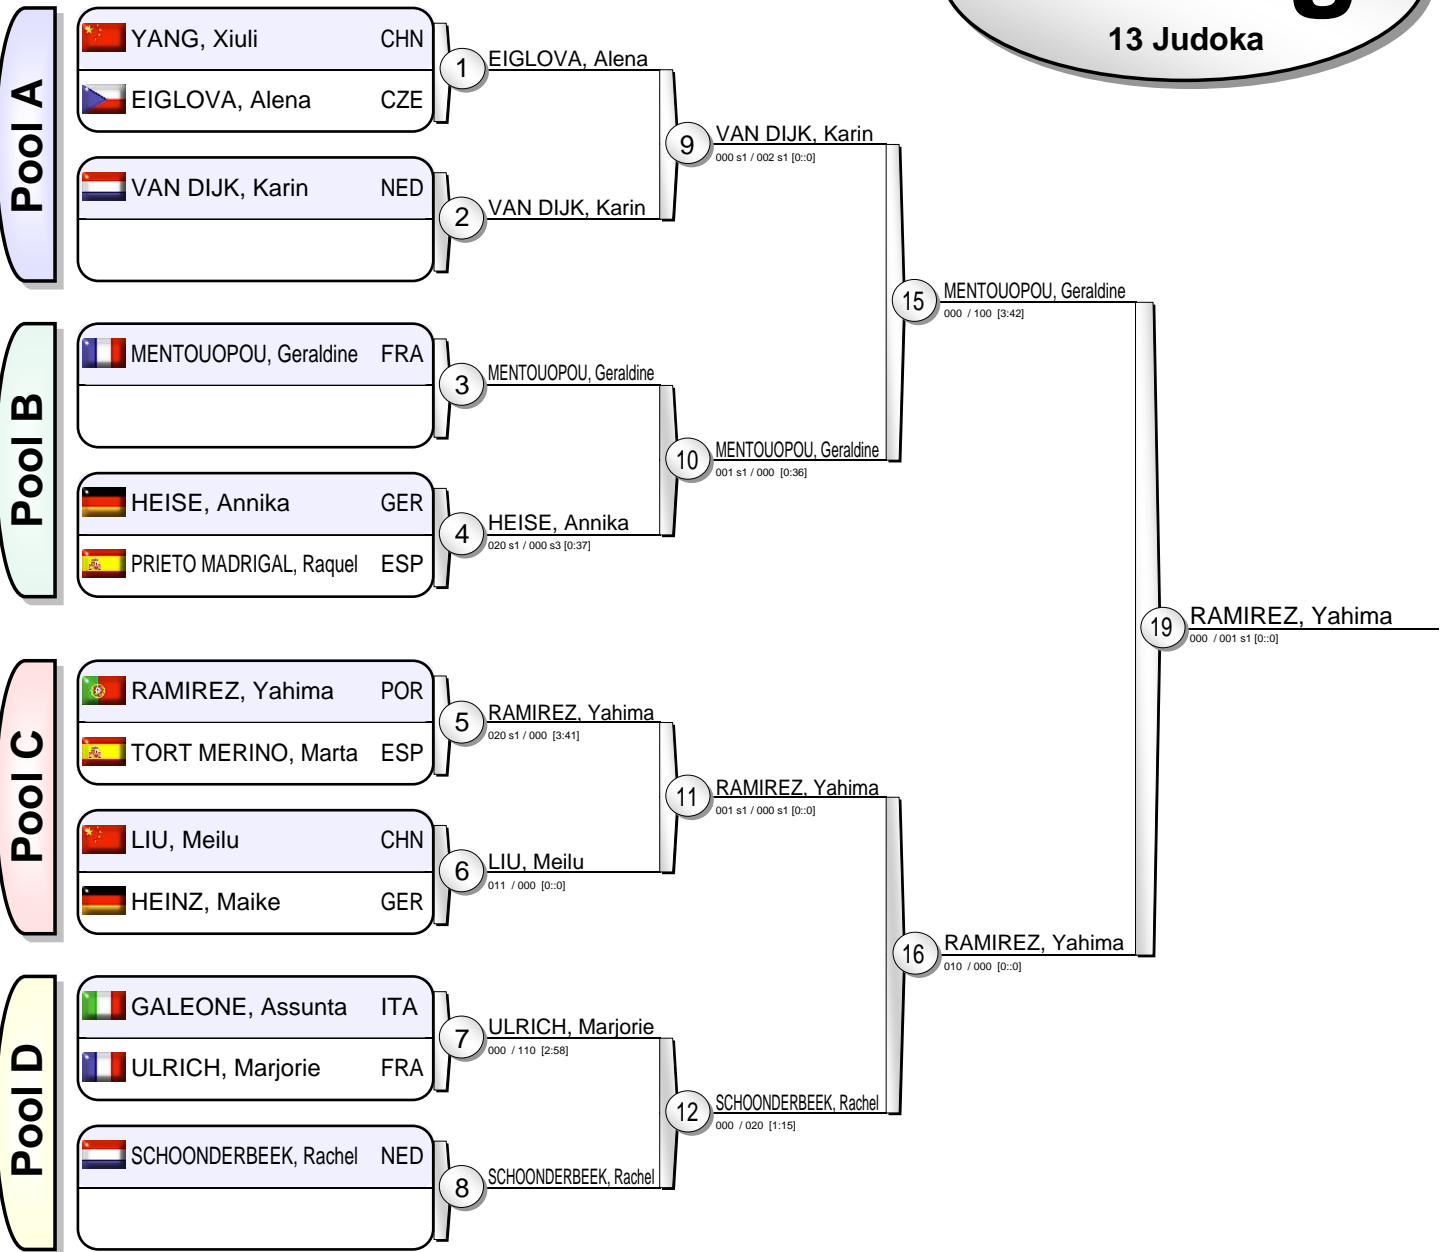

World Cup Women Lisbon 2009

(POR Lisbon, 06-07 June 2009)

-78 kg

13 Judoka