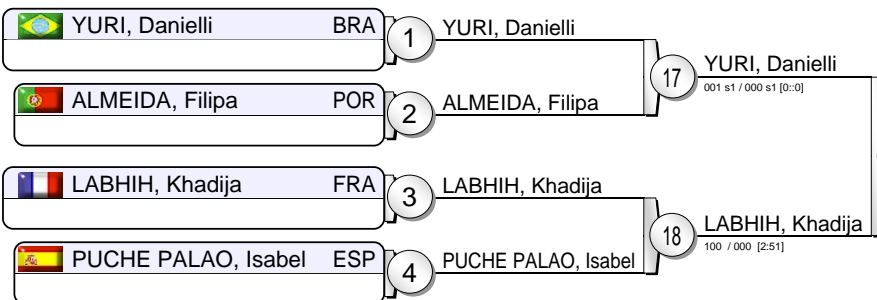

Results

- MONTEIRO, Telma POR
- DIEMEER, Michelle NED
- WANG, Hui CHN
- BELLORIN, Concepcion ESP
- KOIVUMAKI, Nina FIN
- HUBER, Cindy FRA
- RICHARDSON, Shareen NED
- BIELAK, Malgorzata POL

World Cup Women Lisbon 2009

(POR Lisbon, 06-07 June 2009)

-63 kg

17 Judoka

Pool A

Pool B

Pool C

Pool D

Repechage