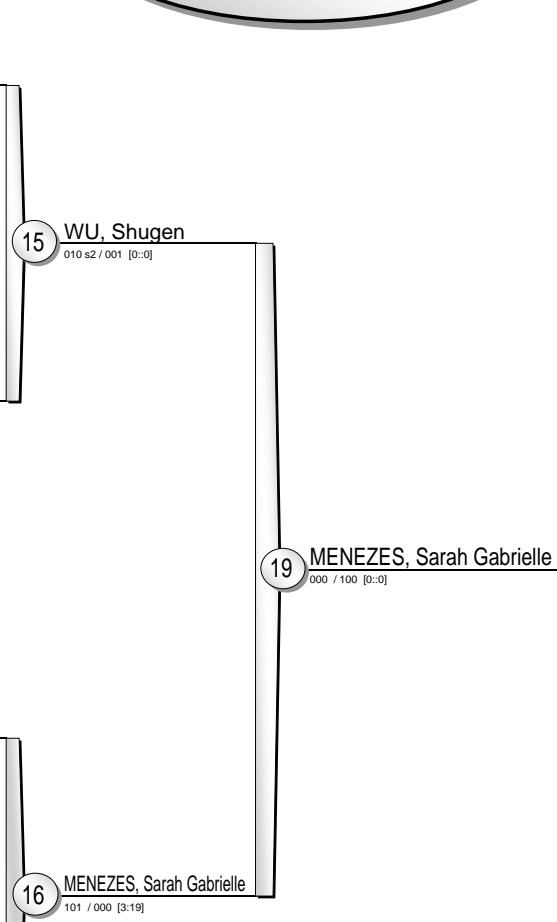

World Cup Women Lisbon 2009

(POR Lisbon, 06-07 June 2009)

-48 kg

12 Judoka

Pool A

Pool B

Pool C

Pool D