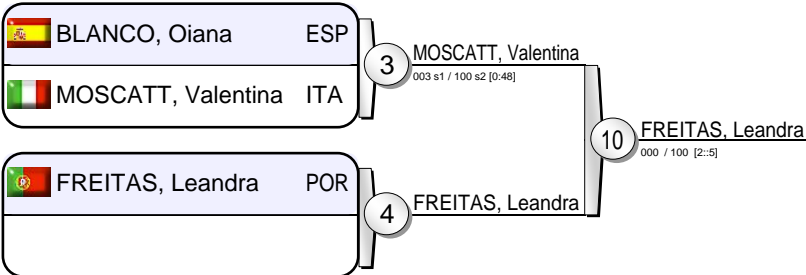

World Cup Women Lisbon 2009

(POR Lisbon, 06-07 June 2009)

-48 kg

12 Judoka

Pool A

Pool B

Pool C

Pool D