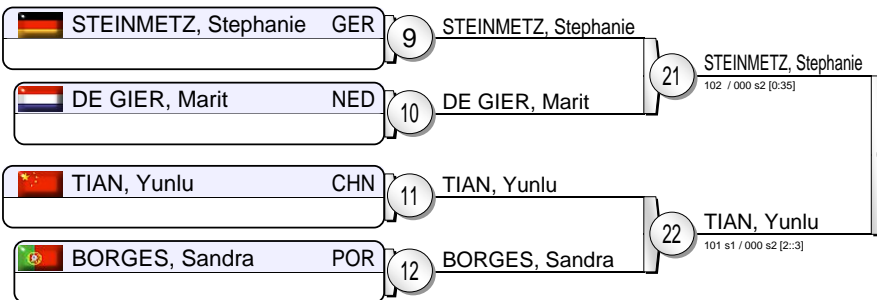

(POR Lisbon, 06-07 June 2009)

-63 kg

17 Judoka

Pool A

Pool B

Pool C

Pool D

Repechage

Results

- STAM, Esther (NED)
- POLI, Anne Laure (FRA)
- TIAN, Yunlu (CHN)
- YURI, Danielli (BRA)
- CACHOLA, Ana (POR)
- MINAKAWA, Camila (BRA)
- LABHIH, Khadija (FRA)
- STEINMETZ, Stephanie (GER)

World Cup Women Lisbon 2009