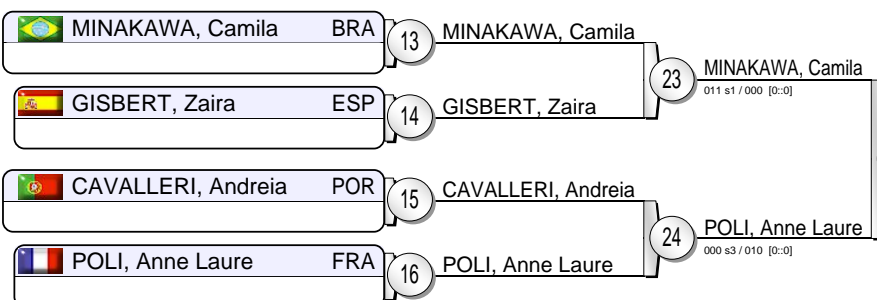

(POR Lisbon, 06-07 June 2009)

-63 kg

17 Judoka

Pool A

Pool B

Pool C

Pool D

Repechage

Results

- STAM, Esther (NED)
- POLI, Anne Laure (FRA)
- TIAN, Yunlu (CHN)
- YURI, Danielli (BRA)
- CACHOLA, Ana (POR)
- MINAKAWA, Camila (BRA)
- LABHIH, Khadija (FRA)
- STEINMETZ, Stephanie (GER)

World Cup Women Lisbon 2009