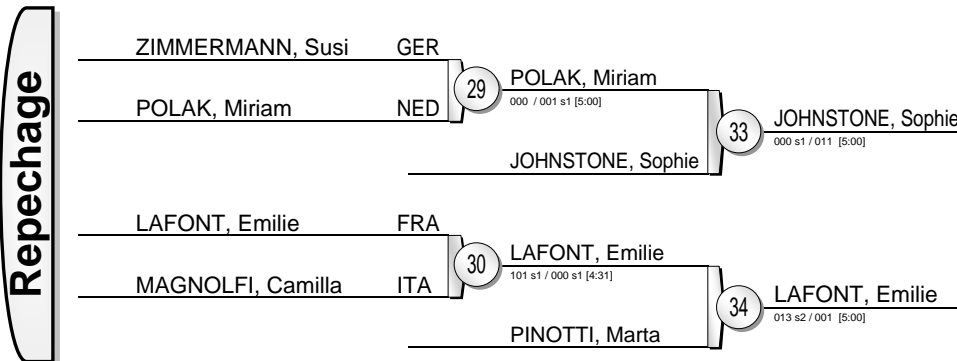

Results

1. HEYLEN, Ilse BEL
2. SILVA, Raquel BRA
3. JOHNSTONE, Sophie GBR
3. LAFONT, Emilie FRA
5. POLAK, Miriam NED
5. PINOTTI, Marta ITA
7. ZIMMERMANN, Susi GER
7. MAGNOLFI, Camilla ITA