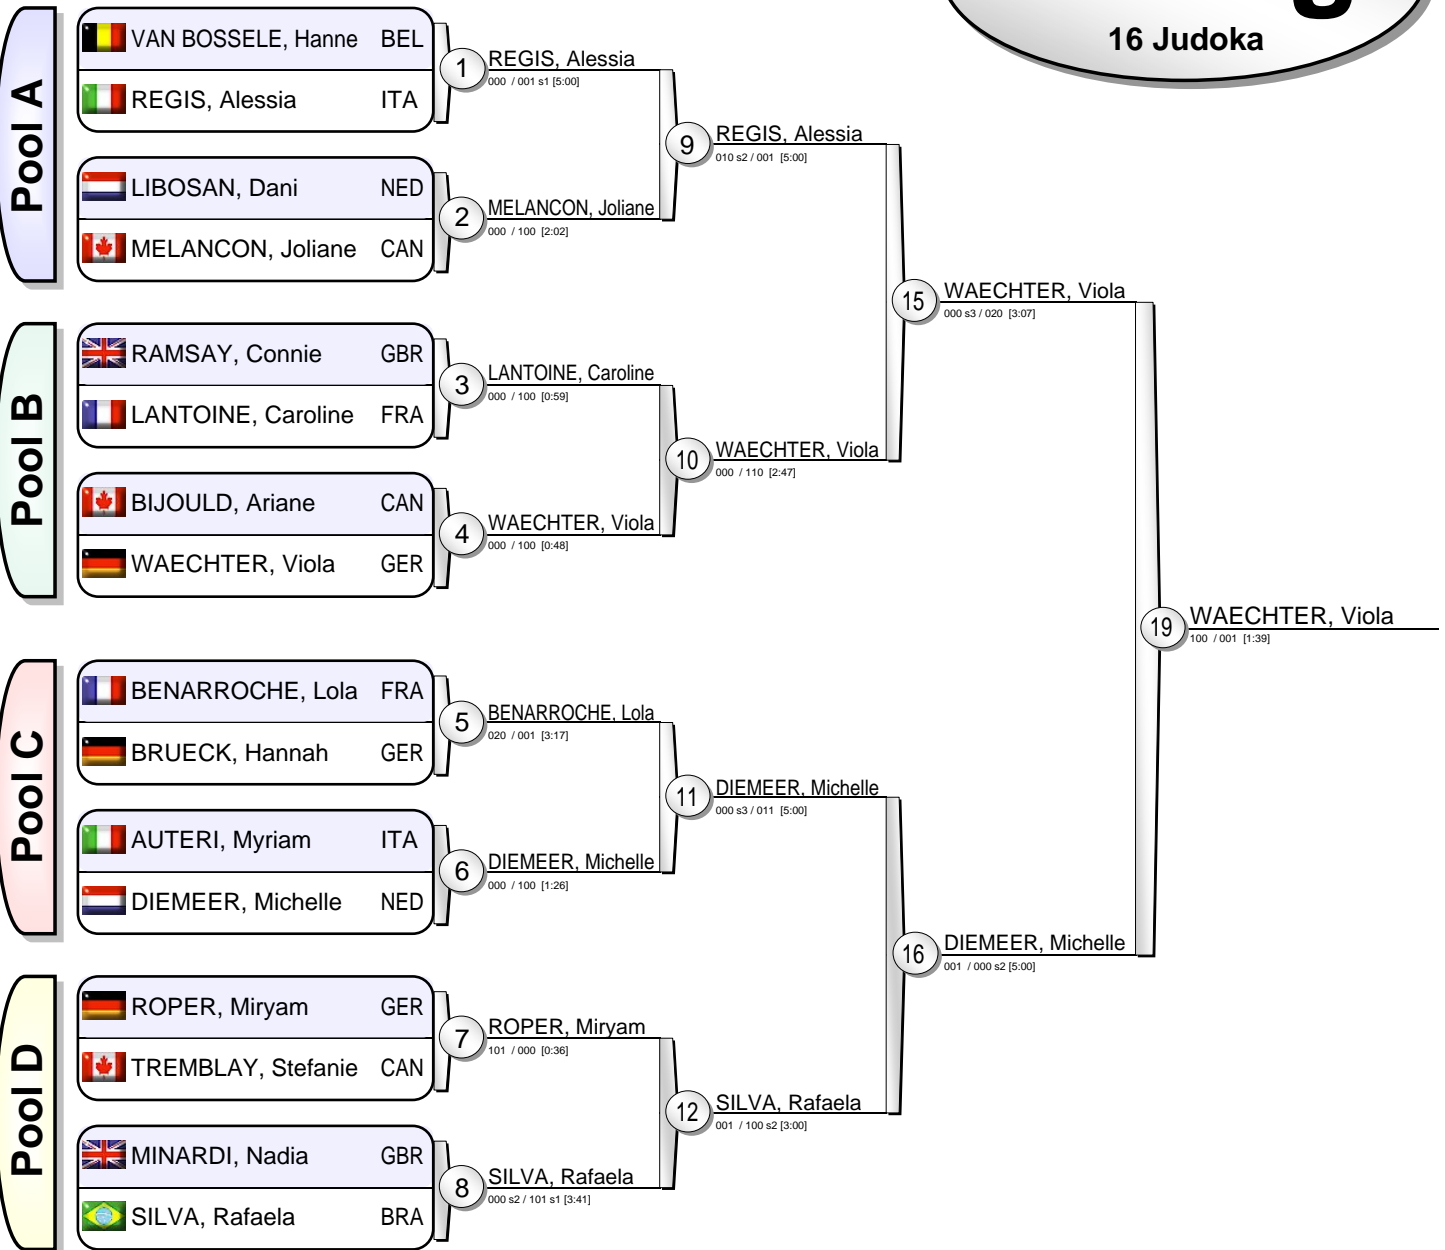

World-Cup Women GBR 2009

(GBR Birmingham, 19-20 September 2009)

-57 kg

16 Judoka

Results		
1.	WAECHTER, Viola	GER
2.	DIEMEER, Michelle	NED
3.	SILVA, Rafaela	BRA
3.	ROPER, Miryam	GER
5.	MELANCON, Joliane	CAN
5.	REGIS, Alessia	ITA
7.	LANTOINE, Caroline	FRA
7.	BENARROCHE, Lola	FRA