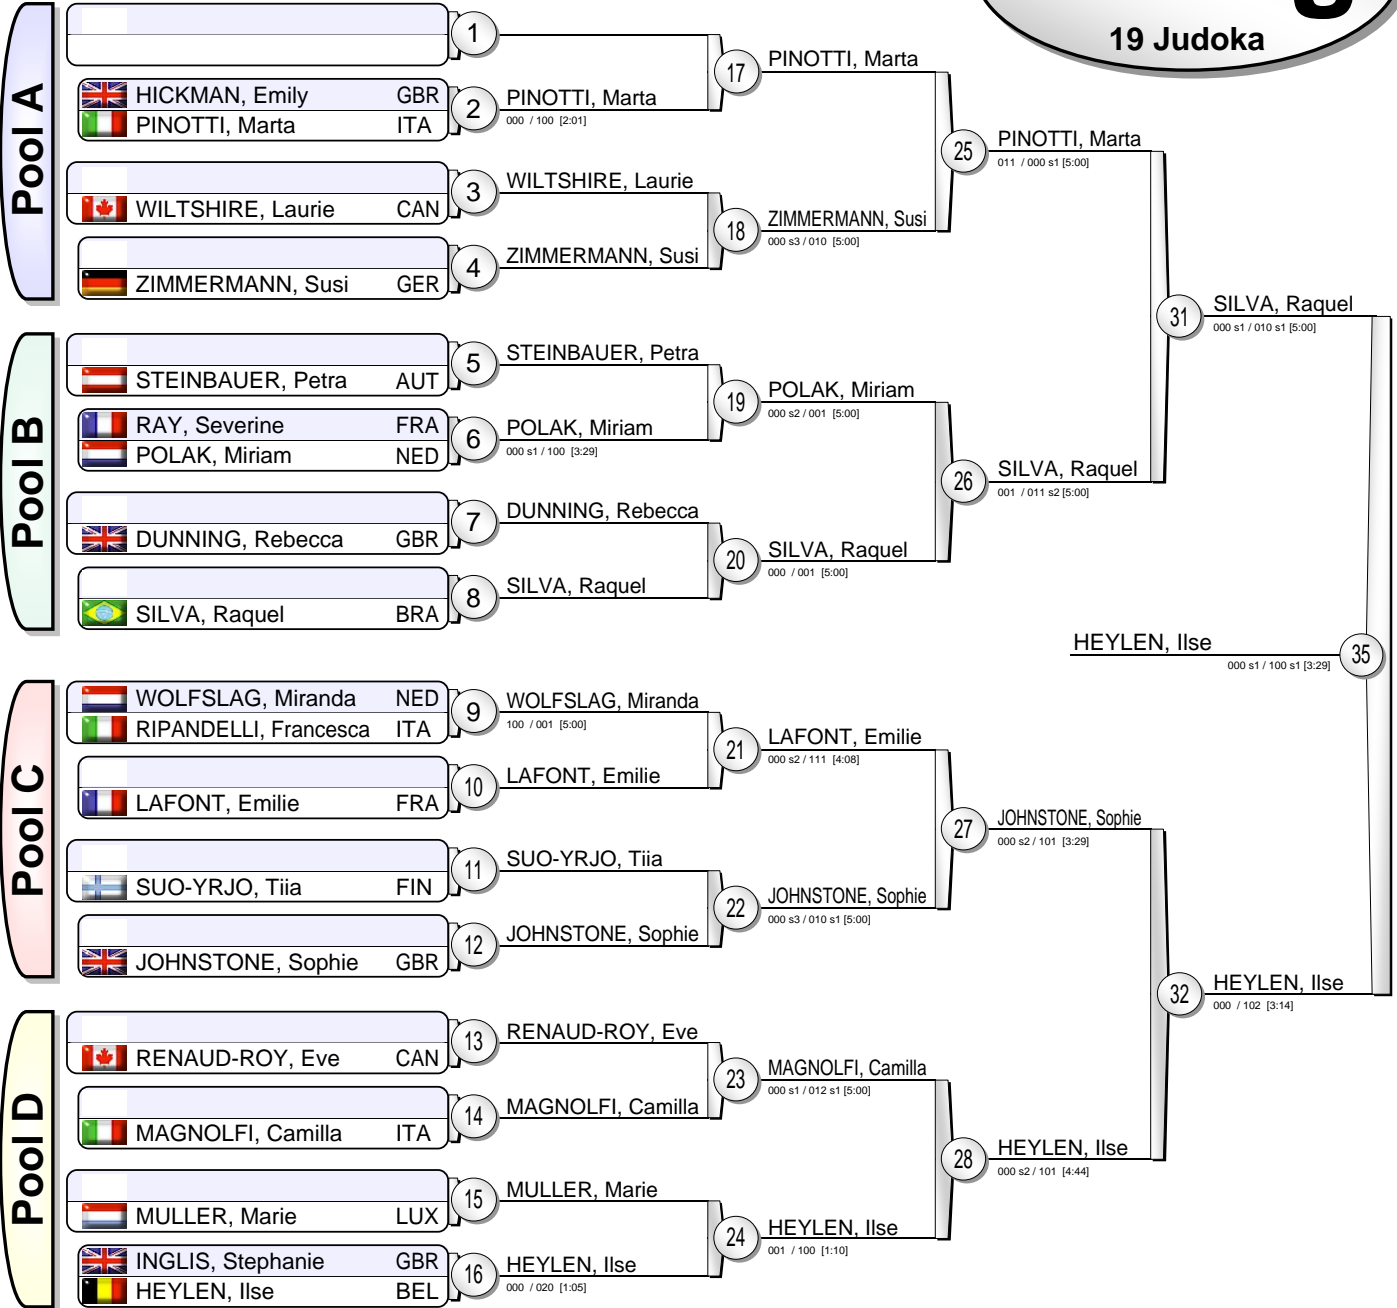

World-Cup Women GBR 2009

(GBR Birmingham, 19-20 September 2009)

-52 kg

19 Judoka