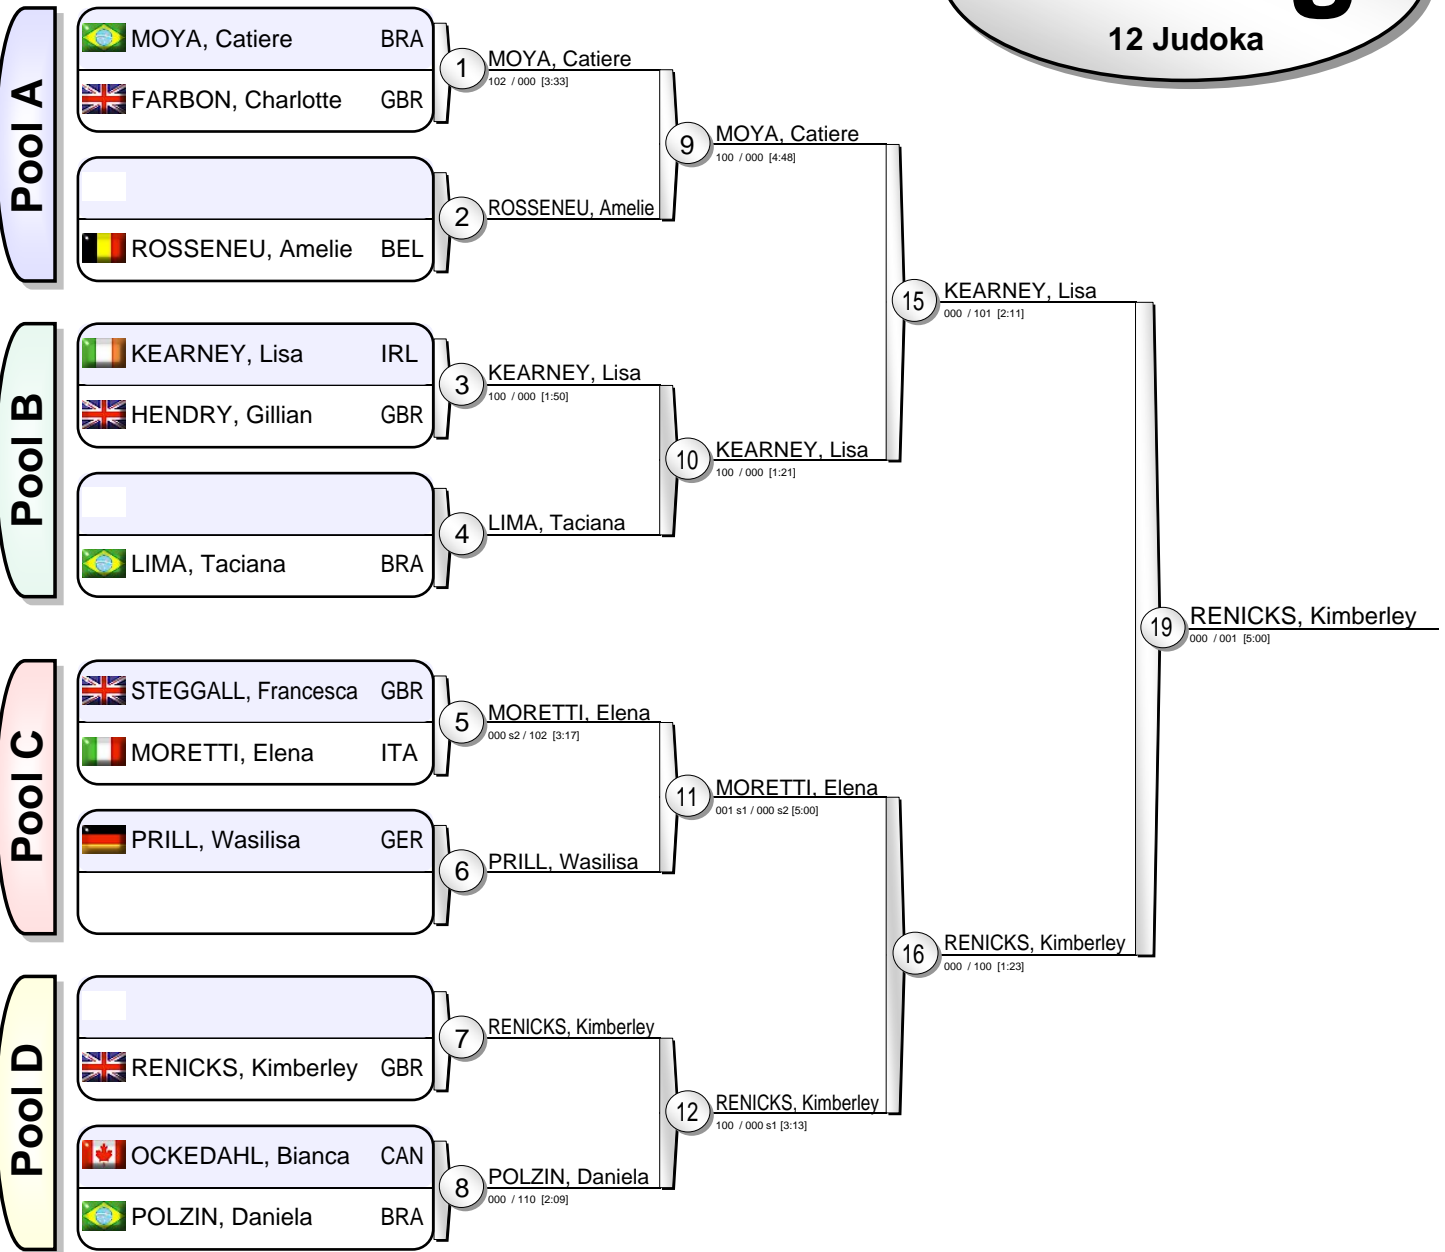

World-Cup Women GBR 2009

(GBR Birmingham, 19-20 September 2009)

-48 kg

12 Judoka

Results		
1.	RENICKS, Kimberley	GBR
2.	KEARNEY, Lisa	IRL
3.	LIMA, Taciana	BRA
3.	POLZIN, Daniela	BRA
5.	MORETTI, Elena	ITA
5.	MOYA, Catiere	BRA
7.	ROSSENEU, Amelie	BEL
7.	PRILL, Wasilisa	GER